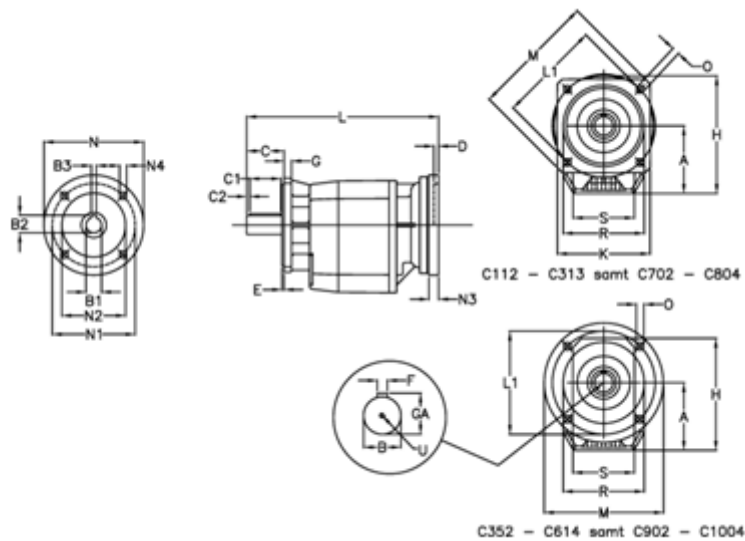

# Data Sheet

Article number: 40600810952445  
 Description: Helical gearbox  
 C803F-109,5-P112B5

## Measures

A = 247.0	D = 4.5	L1 = 350	R = 320
B = 80	E = 5	M = 400	S = 300
B1 = 28	F = 22	N = 250	U = M20x42
B2 = 31.3	G = 20	N1 = 215	
B3 = 8	GA = 85.0	N2 = 180	
C = 140	H = 422.0	N3 = 0	
C1 = 110	K = 350	N4 = M12x16	
C2 = 15	L = 543.0	O = 18.0	